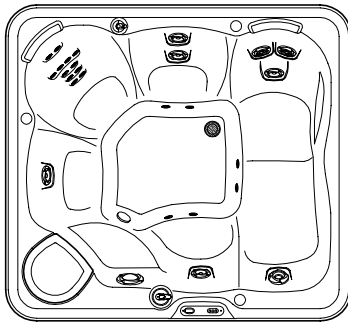

2002
BENGAL®
7'2.5" x 6'7"
33" High

DOOR SIDE
SCALE: 1/4" = 1'-0"