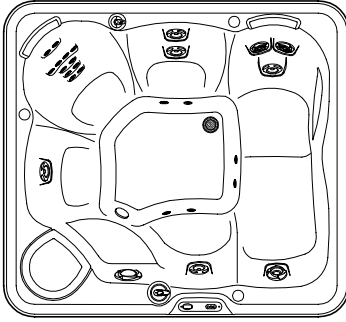

2003  
BENGAL  
Model M  
7'2.5" x 6'7"  
33" High

DOOR SIDE  
SCALE: 1/4" = 1'-0"