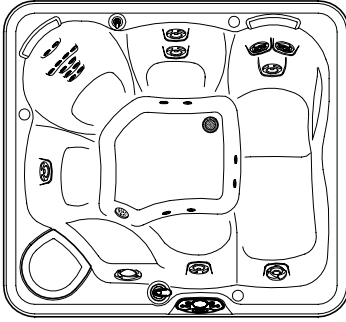

2004
BENGAL
Model M
7'2.5" x 6'7"
33" High

DOOR SIDE
SCALE: 1/4" = 1'-0"