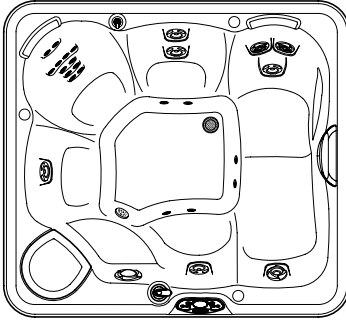

2007  
BENGAL  
Model M  
7'2.5" x 6'7"  
33" High

DOOR SIDE  
SCALE: 1/4" = 1'-0"