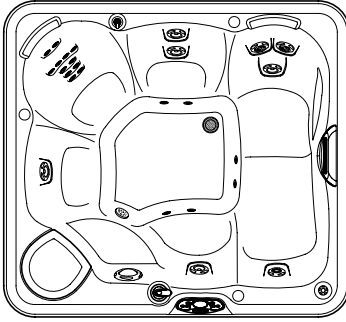

2007  
BENGAL  
Model MM  
7'2.5" x 6'7"  
33" High

DOOR SIDE  
SCALE: 1/4" = 1'-0"